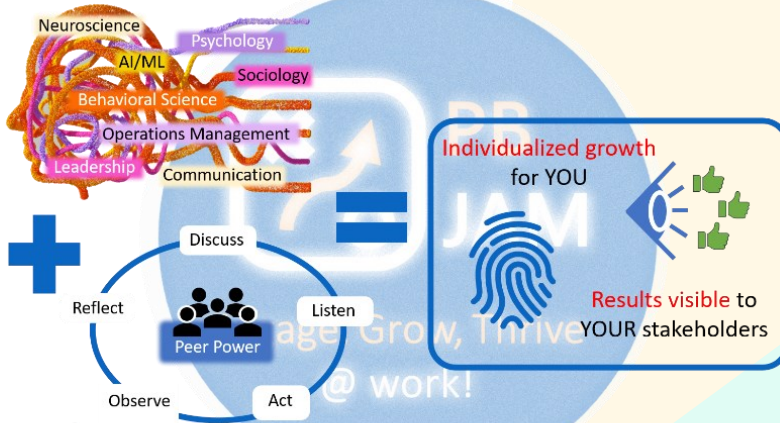

The PB JAM Difference

- Proven Methodology

Deep Science

Simple Frameworks

• How It Works: The Better You! Experience

- Join a carefully curated online peer group
- Clarify your development needs (Weeks 1-5)
- Take targeted actions with peer support (Weeks 6-12)
- Measure progress through stakeholder feedback
- Achieve visible change through rapid learning cycles