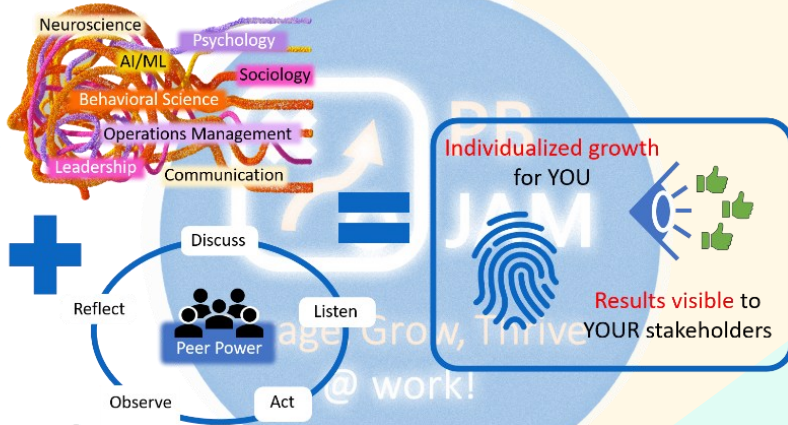

The PB JAM Difference

- Proven Methodology

Deep
Science

Simple
Frameworks

- How It Works: The Better You! Experience
  - Join a carefully curated online peer group
  - Clarify your development needs (Weeks 1-5)
  - Take targeted actions with peer support (Weeks 6-12)
  - Measure progress through stakeholder feedback
  - Achieve visible change through rapid learning cycles